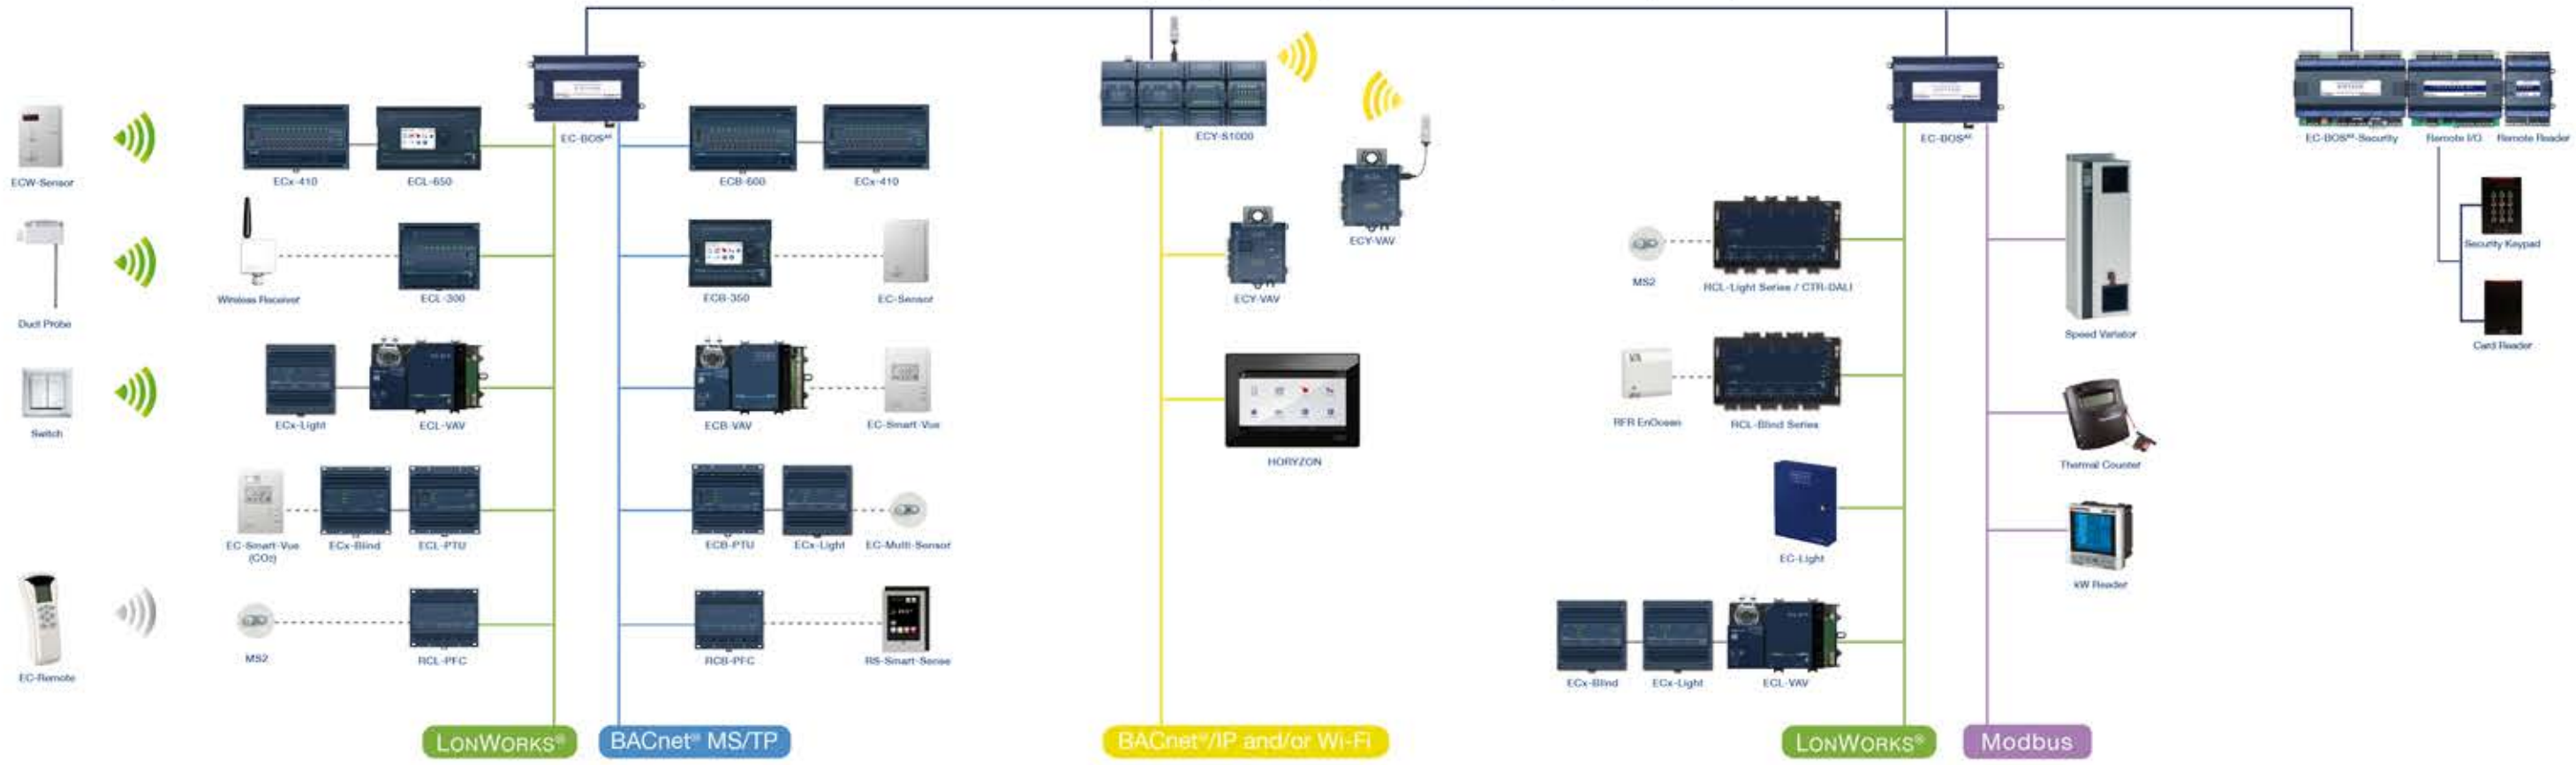

Web Browser

- Web-based Graphical User Interface
- Remote Access Control and Monitoring

Mobile Apps

- Input and Output Values Override
- Time schedules management
- Personalised Room Comfort Parameters

EC-Net^{AX} EnerVue

- Energy Monitoring and Reporting
- Personalised Energy Dashboards

EC-Net^{AX} Security

- Access Control Solution
- From Single Door Installation to Multi-building Deployment

Ethernet, TCP/IP, BACnet/IP, XML, HTTP, oBIX, FOX

Room Sensor Devices, Remote Controls, Receivers and Sensors

HVAC, Smart Room Control and Custom Applications

Lighting and Sunblind Control

Energy Metering

Access Control